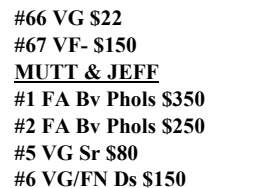

TERRY'S COMICS - DC Comics 1930's - 1980's

ISIS
#1 VF- $50
#5 FN $10
#7 VF- $15
#8 VF $10

JACKIE GLEASON
#1 FA Lc T $100
#2 VG $100
#4 G+ PcSpn $100
#6 GVG $85
#7 VG+ Ds WrFc $100
#8 VG/FN Ds $150
#10 FN Foxing $160

JIMMY WAKELY
#1 FA/G PcBc $35
#1 G+ Cnrs $55
#2 GVG TrFc $60
#3 FN Sc Wri $100
#4 G PcBc PcFc $45
#6 G+ Sos Rs $52
#7 G- Lc $40
#9 FN/VF $170

JOHNNY THUNDER
#2 NM $28
JOKER
#1 VF/NM $250
#2 FN/VF $35
#3 VF+ $45
#4 NM+ $150
#5 FN $15
#6 FN+ $20
#9 VF $40

JONAH HEX
#3 FN/VF $25
#4 FN $15
#4 VF- $35
#8 NM+ $225
#9 NM+ $200
#11 FN/VF Stn $14
#14 VF $25
#85 NM $15
#90 NM $15
#91 VF $10
#91 NM $20
#92 NM+ $40

JUSTICE LEAGUE OF AMERICA
#1 FA/G WsRs $700
#1 VG- Sos $2,800
#2 VG Noc $270
#3 GVG $150
#3 VG $180
#4 G T $60
#5 VG/FN Sos $200
#6 GVG Ls $85
#7 FA/G TrFc $30
#7 FN $150
#8 G TrBc Pci $40
#8 GVG Ls Ws $60
#12 VG+ Noc $55
#13 FA+ Sos Ls $15
#13 VG+ Noc $55
#14 G Sos Ls $30
#14 VG+ Noc Cnr $55
#15 VG $60
#16 GVG Sos $30
#16 FN- $70
#17 GVG SmFc $30
#18 VG Sos $60
#18 VF+ Ard $180
#19 VG/FN Stmp $65

#20 VG/FN Noc Cnr $50
#20 FN $60
#21 G $40
#21 VG/FN $400
#22 VG- Ls $60
#23 FN- $42
#23 FN+ $50
#24 VG Sc $35
#25 VG+ $45

KORAK, SON OF TARZAN
#46 VF/NM Ds $40
KUNG-FU FIGHTER
#1 VF $15
LAUREL AND HARDY
#1 NM- $180

LEADING COMICS
#4 FA Bv At $200
#5 FA Bv $200
#6 FA Bv t Ss $150
#8 G+ T $200
#15 VF+ $250
#17 FN/VF $100
#19 VF/NM $200
#20 FN/VF Tan $100
#21 VF- $120
#22 VF/NM $200

LEAVE IT TO BINKY
#2 G+ Resto $50
#36 GVG TrFc $20
#61 VG Ls $30
#64 GVG $10
#68 G+ $10

LEGENDS
#1 FN/VF $10
#3 NM- $70
LEGION OF SUPERHEROES
#1 VG/FN $10
#1 VF/NM $35
#3 NM $24

LOVE STORIES
#147 VF/NM CBCS wp $95
#148 VF+ CBCS owtwp $95
#150 VF $50
MAN-BAT
#1 FN/VF $10
#2 NM $19

MANY LOVES OF DOBIE GILLIS
#3 VG- Ls Sos $50
#4 G Ws $30
#7 VG Ls Ds $50
#8 GVG Sos $40
#12 GVG Ls $15
#13 FN $80
#14 VG+ $50
#15 FN $80
#17 VG/FN $50
#18 VG- Ls $50
#21 FN/VF $80
#24 VG Ws $20
#25 FN $70
#26 VG/FN $60

METAL MEN
#1 G+ Sos Ls $130
#1 VG/FN $160
#2 G Ls $14
#3 GVG Noc $14